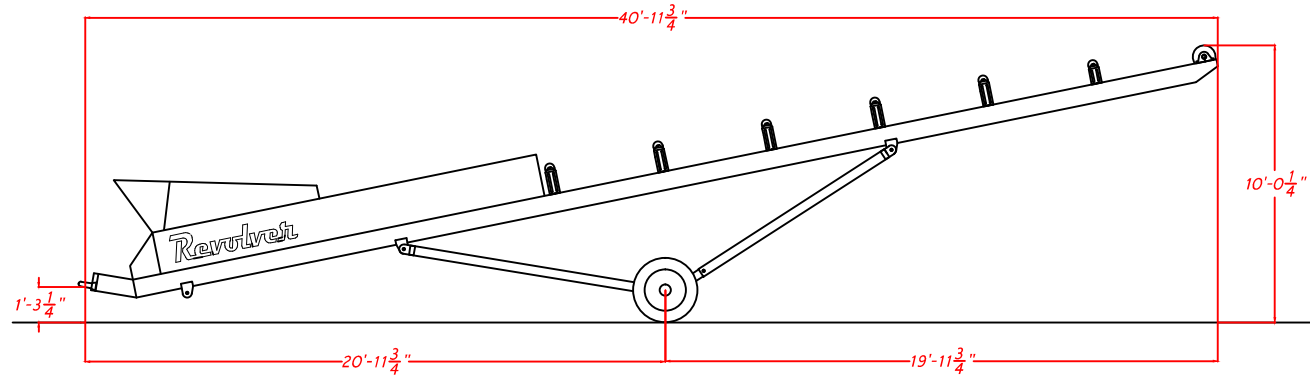

Model CHR4030

Revise/	Quantity	Title/Item, designative, material, dimension etc	Article No./Reference
Designed by Russ Signe Stevens	Checked by	Approved by - date	File name Date 06/07/12
Revolver screening		40 ft conveyor	
Edition 0		Sheet 1/1