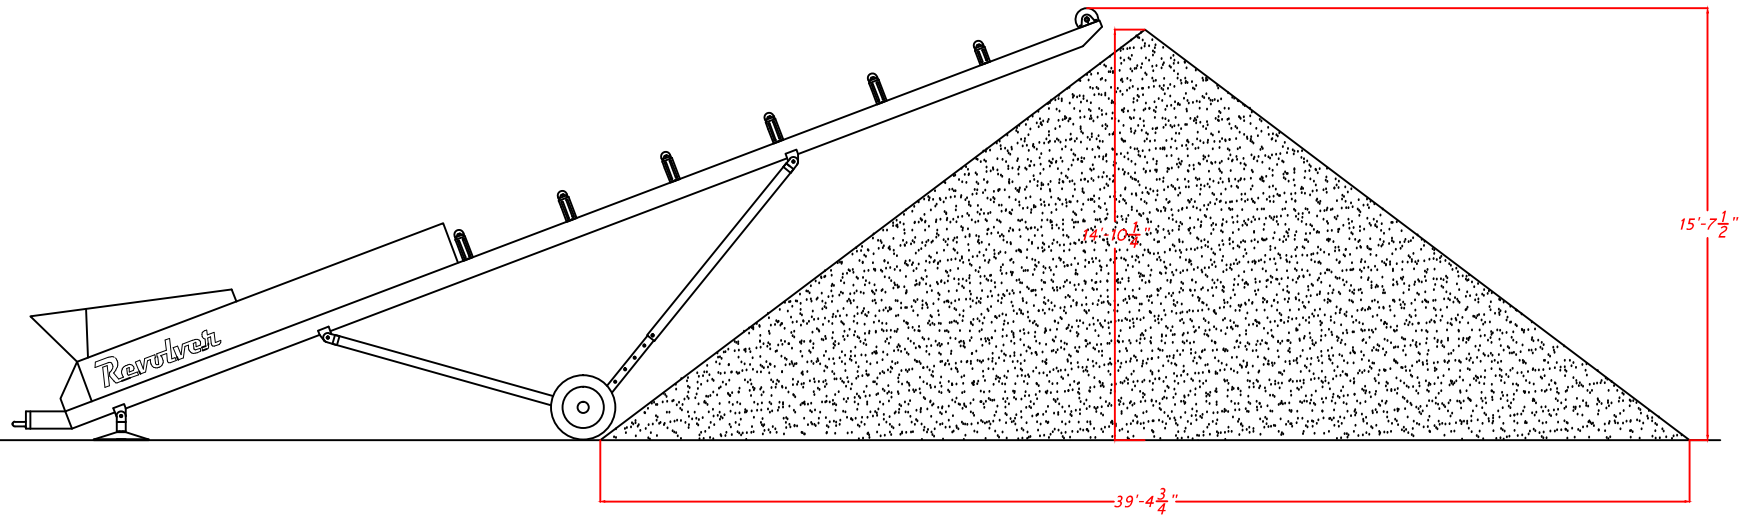

Model CHR4030

Revise/	Quantity	Title/Item, designative, material, dimension etc	Article No./Reference
Designed by Russ Signe Stevens	Checked by	Approved by - date	File name Date 06/07/12
Revolver screening		40 ft conveyor	
Edition 0		Sheet 1/1