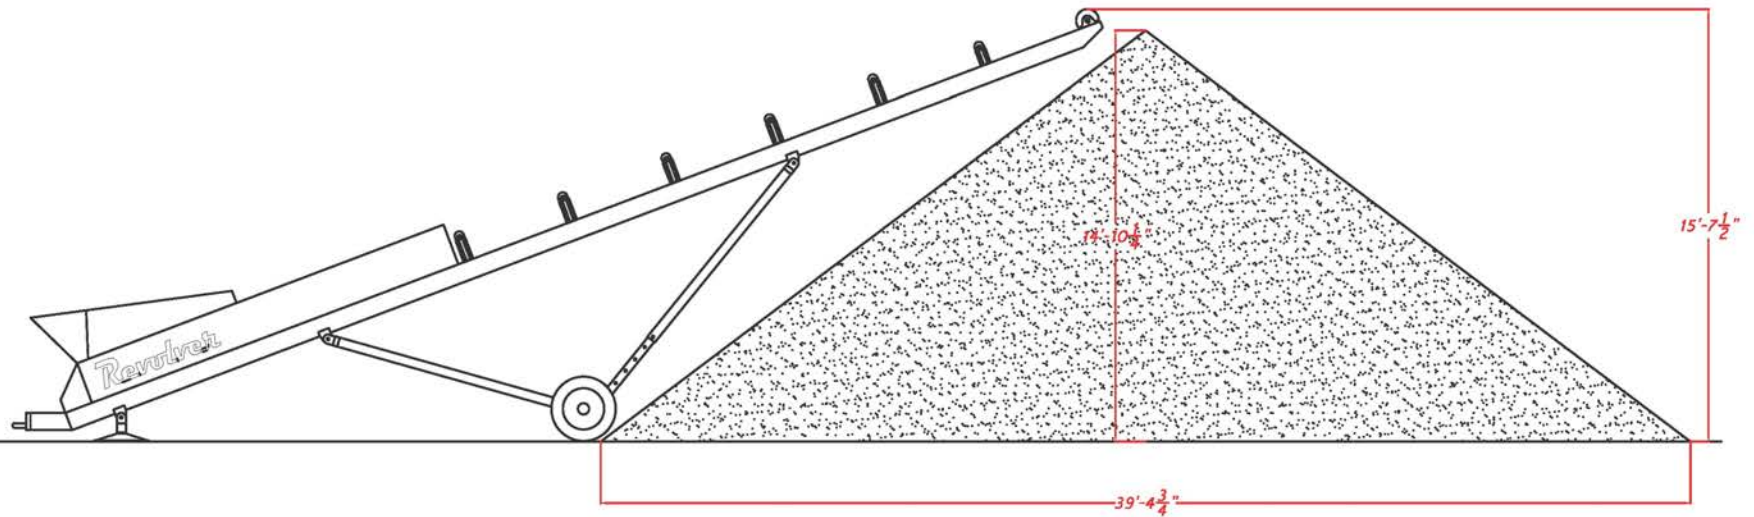

CHR4030 Portal Radial Stacking Conveyor

contact@revolvertrommels.com

905 800 1752

- 40' Long x 30" belt
- Stockpile capacity approx 275 cubic yards
- Hydraulic head pulley drive
- Plant mounted receiving hopper

Built in North America to exceed North American Standards

Revolver Screening Systems
www.revolvertrommels.com

Model CHR4030

Issued	Quantity	Title/Name, description, material, dimension etc.	Article No./Reference
Designed by	Checked by	Approved by - date	Date
Drawn	Checked	Approved	Date
Revolver screening		40 ft conveyor	
Scale	Sheet	of	5/1