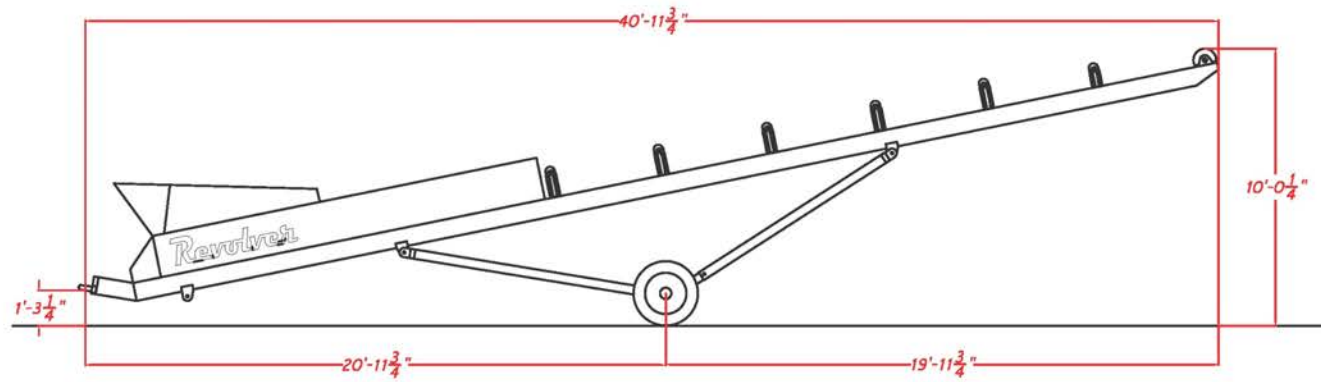

CHR4030 Portal Radial Stacking Conveyor

contact@revolvertrommels.com

905 800 1752

- 40' Long x 30" belt
- Stockpile capacity approx 275 cubic yards
- Hydraulic head pulley drive
- Plant mounted receiving hopper

Built in North America to exceed North American Standards

Revolver Screening Systems
www.revolvertrommels.com

Model CHR4030

Issued	Quantity	Title/Name, description, material, dimension etc.	Article No./Reference
Designed by	Checked by	Approved by - date	Date
Drawn	Checked	Approved	Date
Revolver screening		40 ft conveyor	
Scale	Sheet	of	5/1