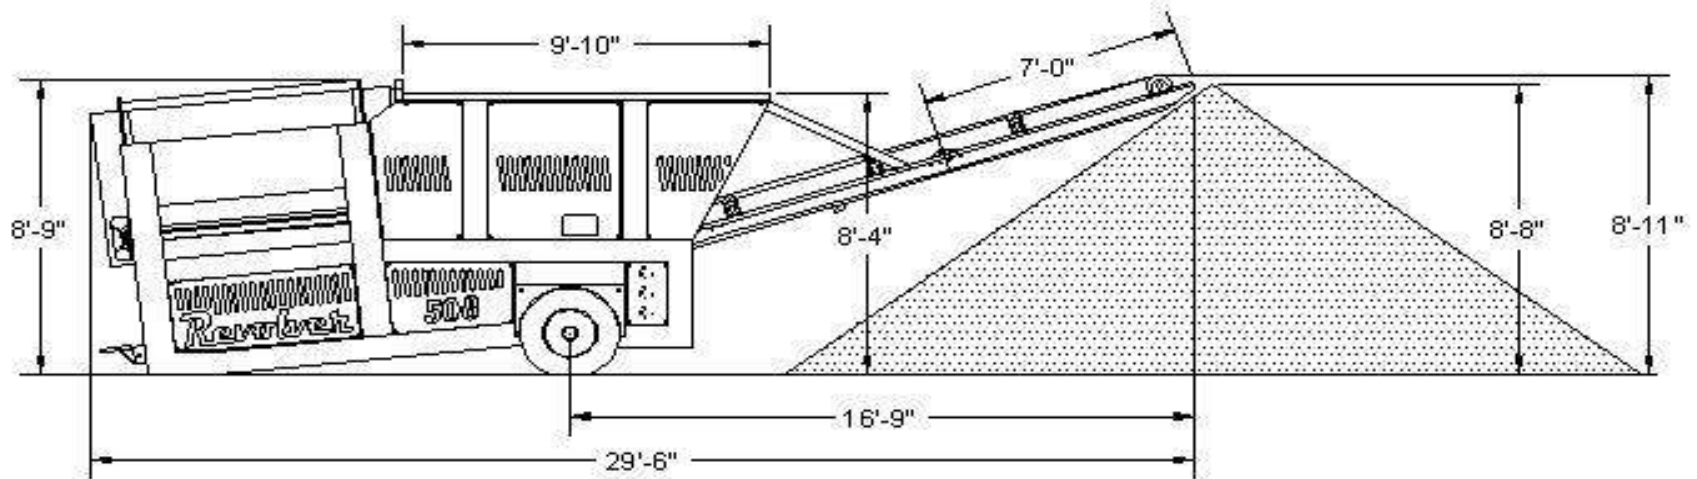

Revolver Screening Systems

RT508 STANDARD DIMENSIONS