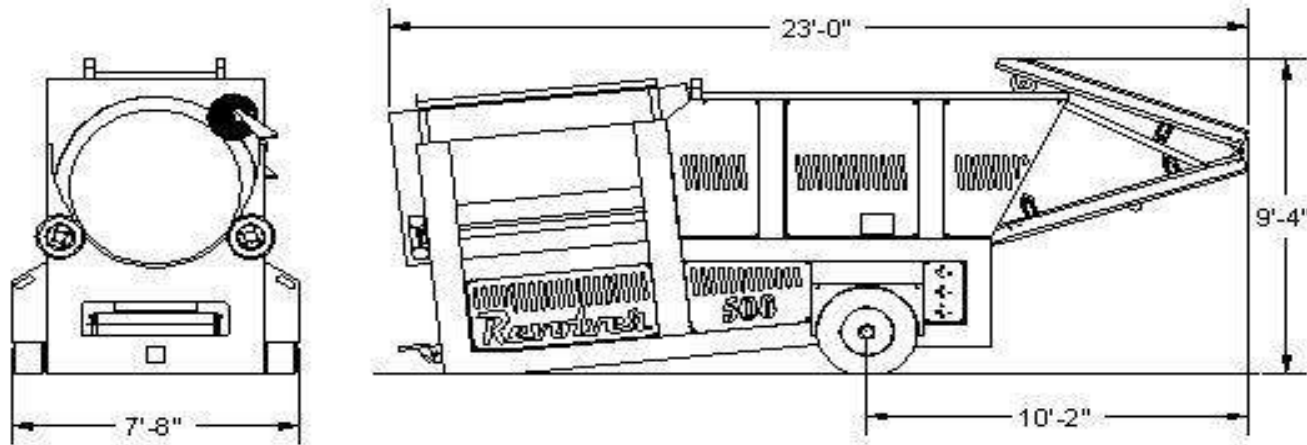

Revolver Screening Systems

RT508 STANDARD DIMENSIONS